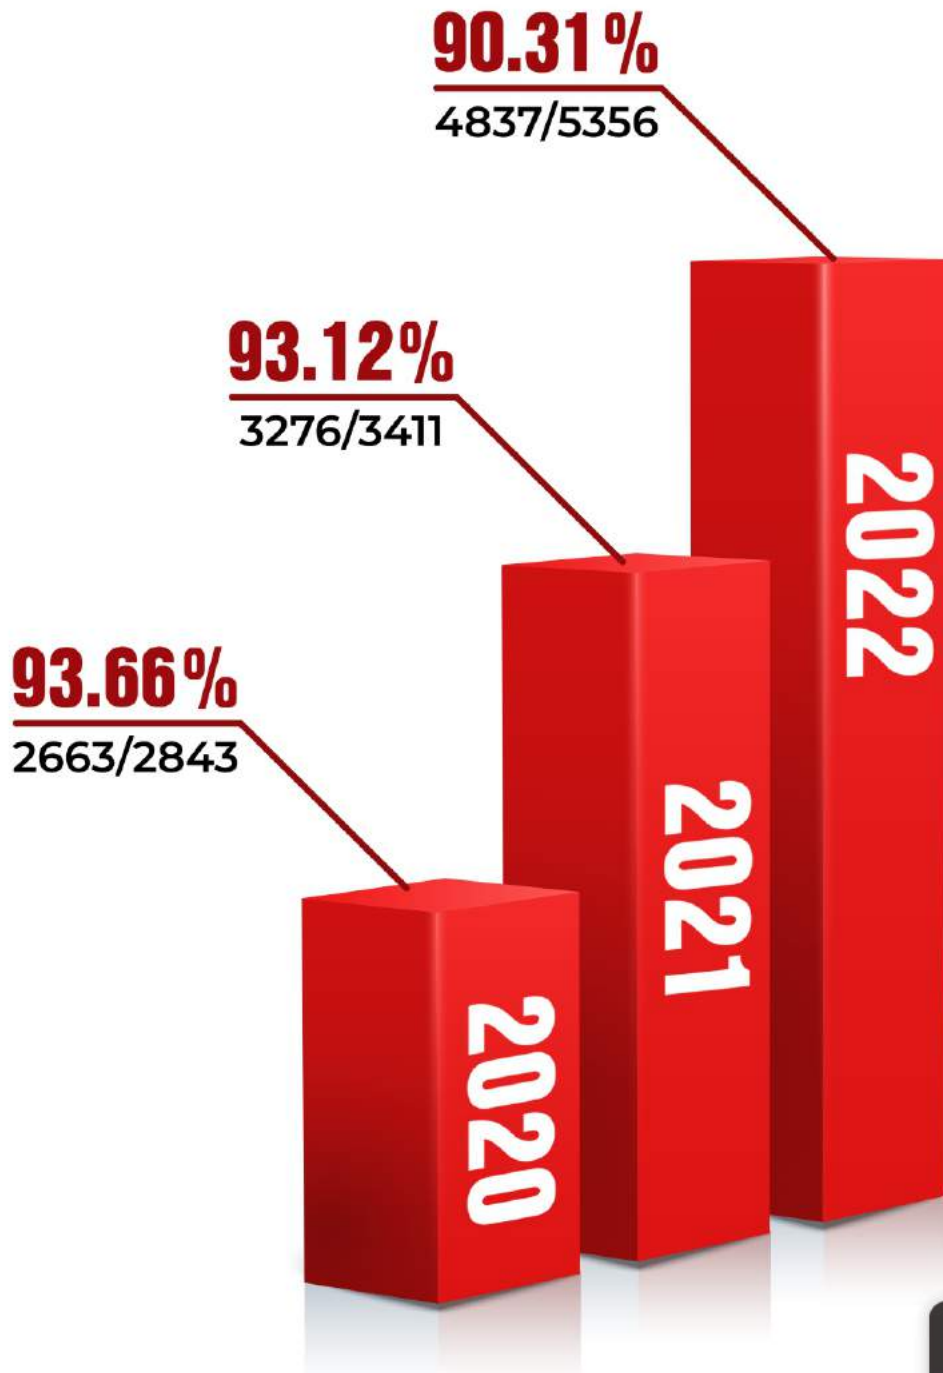

Get upto 100% SCHOLARSHIP on the basis of NEET 2022

NEET SCORE	REGULAR COURSE FEE	FEE AFTER SCHOLARSHIP
800+	₹1,46,000/-	FREE
599-550	₹1,46,000/-	₹ 35,000/-
549-500	₹1,46,000/-	₹ 45,000/-
499-450	₹1,46,000/-	₹ 55,000/-
449-400	₹1,46,000/-	₹ 65,000/-
399-350	₹1,46,000/-	₹ 75,000/-
Only Qualified	₹1,46,000/-	₹ 85,000/-

NEET ACHIEVER BATCH

Starting from : 10th, 17th & 24th May 2023

Motion's NEET Selection Ratio 90%+

शब्दों से ज्यादा प्रभावी हैं परिणाम:- पिछले वर्षों के उच्चतम चयन अनुपात वाले संस्थान में शामिल हों!

Get upto **100% SCHOLARSHIP**
on the basis of NEET 2022

NEET SCORE	REGULAR COURSE FEE	FEE AFTER SCHOLARSHIP
600+	₹1,45,000/-	FREE
599-550	₹1,45,000/-	₹ 35,000/-
549-500	₹1,45,000/-	₹ 45,000/-
499-450	₹1,45,000/-	₹ 55,000/-
449-400	₹1,45,000/-	₹ 65,000/-
399-350	₹1,45,000/-	₹ 75,000/-
Only Qualified	₹1,45,000/-	₹ 85,000/-