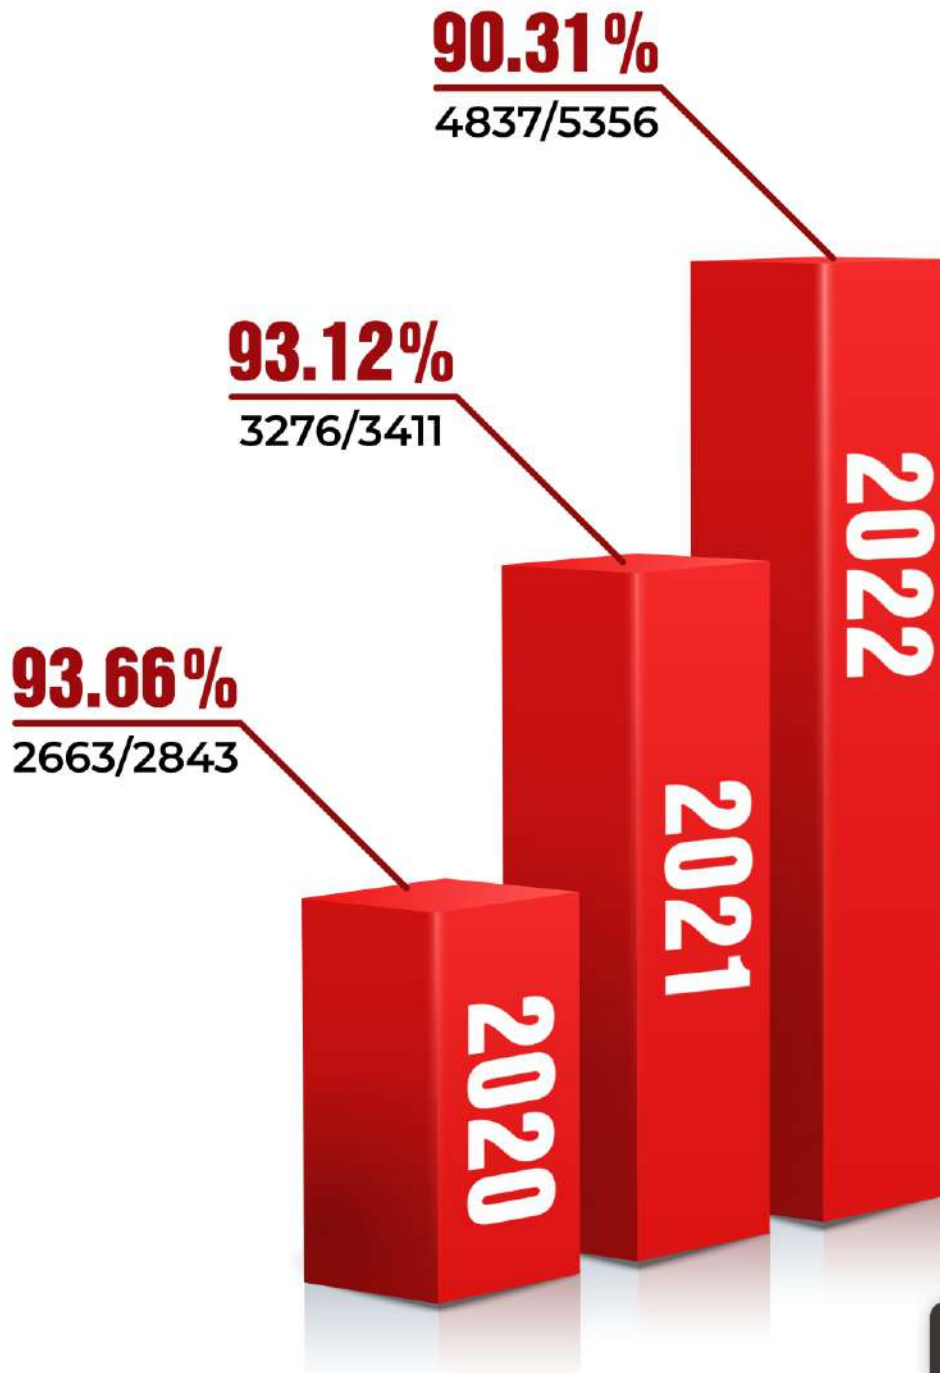

Get upto 100% SCHOLARSHIP
on the basis of NEET 2022

NEET SCORE	REGULAR COURSE FEE	FEE AFTER SCHOLARSHIP
600+	₹1,45,000/-	FREE
599-550	₹1,45,000/-	₹ 35,000/-
549-500	₹1,45,000/-	₹ 45,000/-
499-450	₹1,45,000/-	₹ 55,000/-
449-400	₹1,45,000/-	₹ 65,000/-
399-350	₹1,45,000/-	₹ 75,000/-
Only Qualified	₹1,45,000/-	₹ 85,000/-

NEET ACHIEVER BATCH

Starting from : 10th, 17th & 24th May 2023

Motion's NEET Selection Ratio 90%+

शब्दों से ज्यादा प्रभावी हैं परिणाम:- पिछले वर्षों के उच्चतम चयन अनुपात वाले संस्थान में शामिल हों!

Get upto **100% SCHOLARSHIP** on the basis of NEET 2022

NEET SCORE	REGULAR COURSE FEE	FEE AFTER SCHOLARSHIP
600+	₹1,45,000/-	FREE
599-550	₹1,45,000/-	₹ 35,000/-
549-500	₹1,45,000/-	₹ 45,000/-
499-450	₹1,45,000/-	₹ 55,000/-
449-400	₹1,45,000/-	₹ 65,000/-
399-350	₹1,45,000/-	₹ 75,000/-
Only Qualified	₹1,45,000/-	₹ 85,000/-