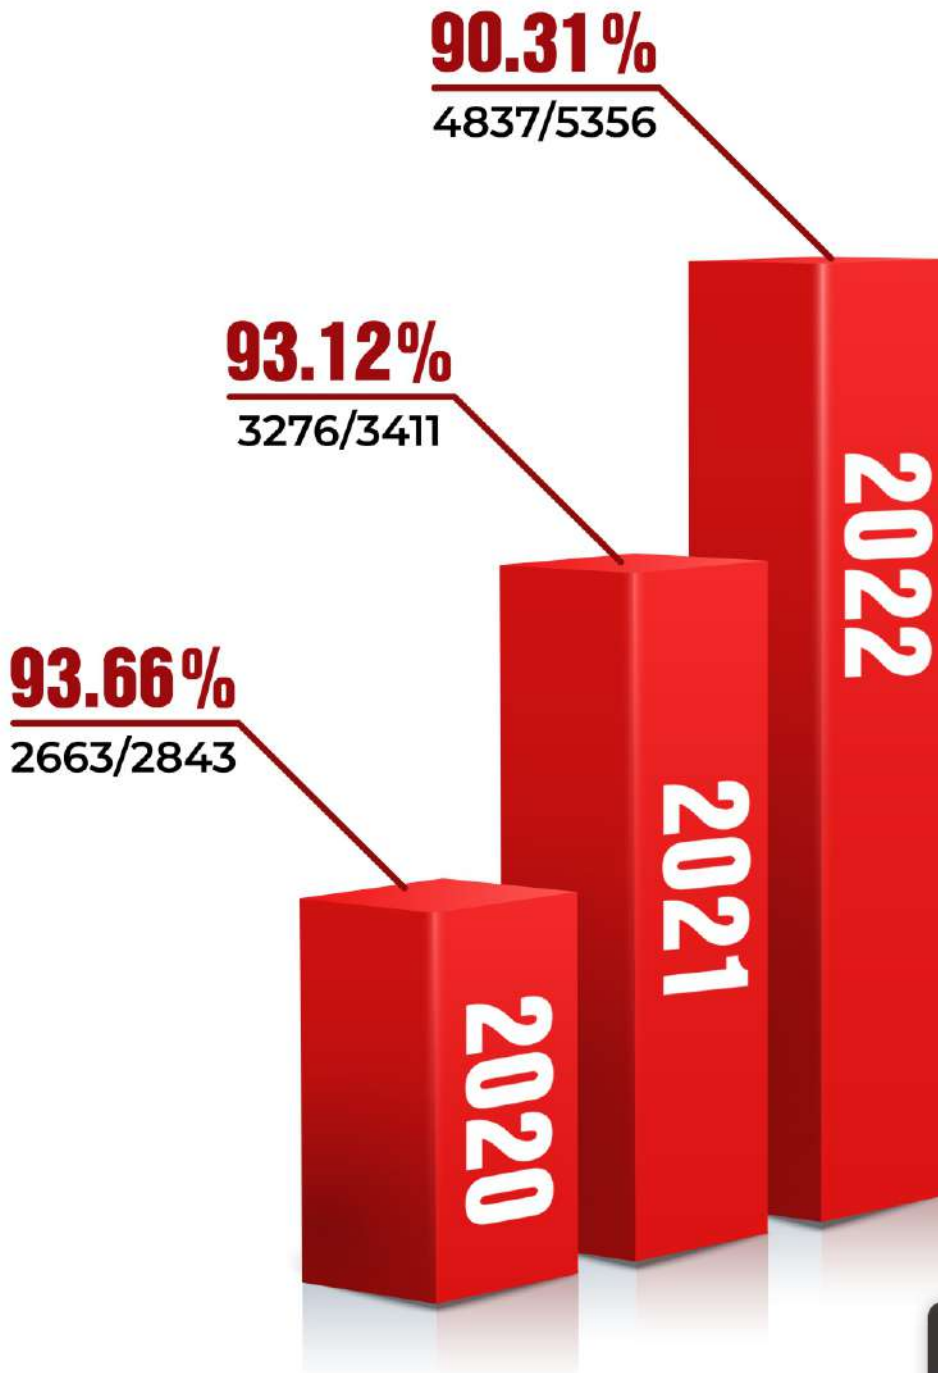

Get upto 100% SCHOLARSHIP
on the basis of NEET 2022

NEET SCORE	REGULAR COURSE FEE	FEE AFTER SCHOLARSHIP
600+	₹1,45,000/-	FREE
599-550	₹1,45,000/-	₹ 35,000/-
549-500	₹1,45,000/-	₹ 45,000/-
499-450	₹1,45,000/-	₹ 55,000/-
449-400	₹1,45,000/-	₹ 65,000/-
399-350	₹1,45,000/-	₹ 75,000/-
Only Qualified	₹1,45,000/-	₹ 85,000/-

NEET ACHIEVER BATCH

Starting from : 10th, 17th & 24th May 2023

Motion's NEET Selection Ratio 90%+

शब्दों से ज्यादा प्रभावी हैं परिणाम:- पिछले वर्षों के उच्चतम चयन अनुपात वाले संस्थान में शामिल हों!

Get upto **100% SCHOLARSHIP** on the basis of NEET 2022

NEET SCORE	REGULAR COURSE FEE	FEE AFTER SCHOLARSHIP
600+	₹1,45,000/-	FREE
599-550	₹1,45,000/-	₹ 35,000/-
549-500	₹1,45,000/-	₹ 45,000/-
499-450	₹1,45,000/-	₹ 55,000/-
449-400	₹1,45,000/-	₹ 65,000/-
399-350	₹1,45,000/-	₹ 75,000/-
Only Qualified	₹1,45,000/-	₹ 85,000/-