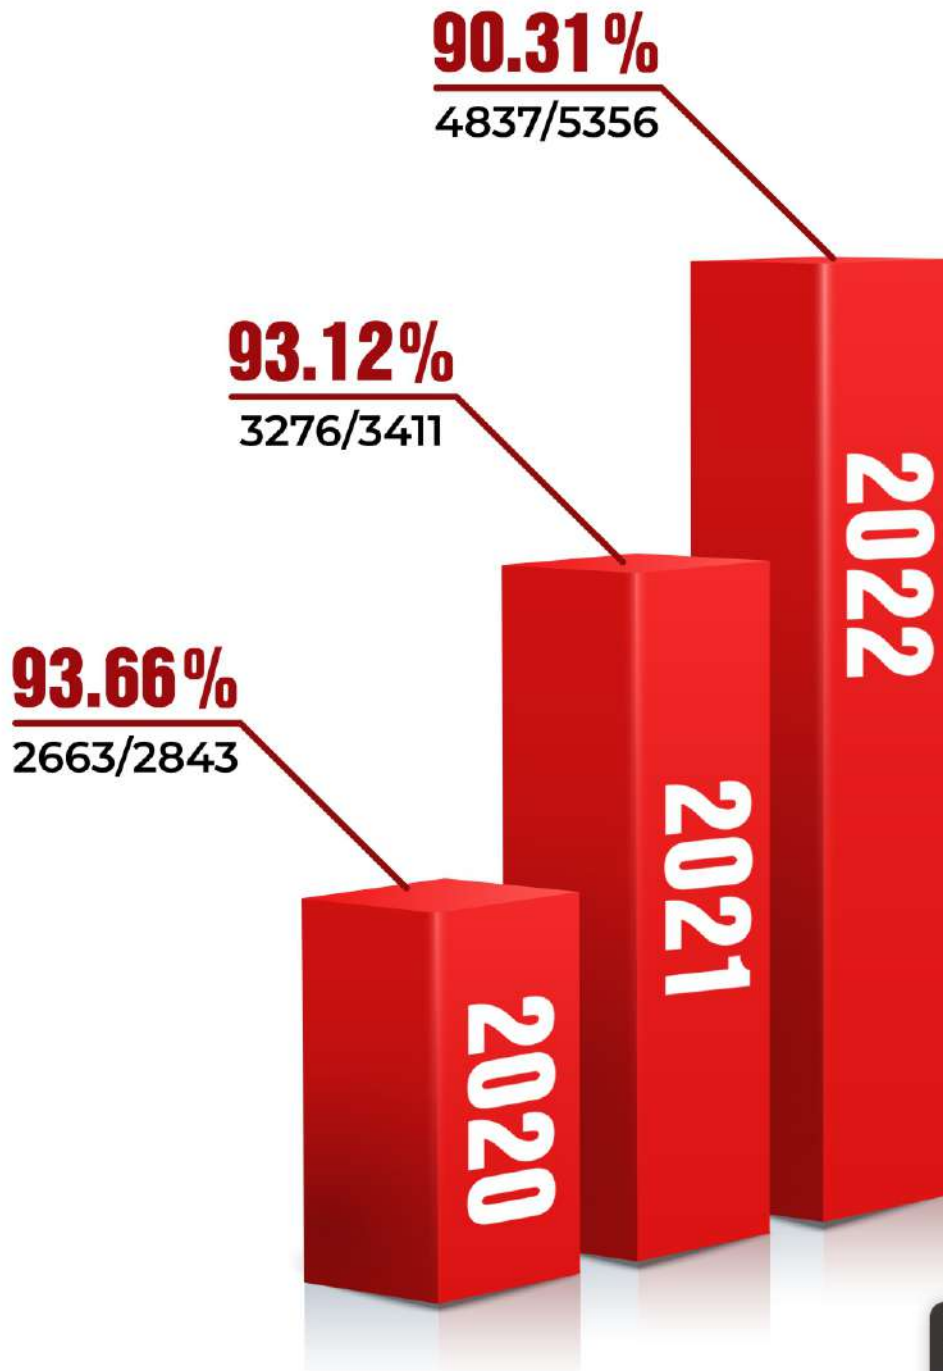

Get upto 100% SCHOLARSHIP on the basis of NEET 2022

NEET SCORE	REGULAR COURSE FEE	FEE AFTER SCHOLARSHIP
600+	₹1,45,000/-	FREE
599-550	₹1,45,000/-	₹ 35,000/-
549-500	₹1,45,000/-	₹ 45,000/-
499-450	₹1,45,000/-	₹ 55,000/-
449-400	₹1,45,000/-	₹ 65,000/-
399-350	₹1,45,000/-	₹ 75,000/-
Only Qualified	₹1,45,000/-	₹ 85,000/-

NEET ACHIEVER BATCH

Starting from : 10th, 17th & 24th May 2023

Motion's NEET Selection Ratio 90%+

शब्दों से ज्यादा प्रभावी हैं परिणाम:- पिछले वर्षों के उच्चतम चयन अनुपात वाले संस्थान में शामिल हों!

Get upto **100% SCHOLARSHIP**
on the basis of NEET 2022

NEET SCORE	REGULAR COURSE FEE	FEE AFTER SCHOLARSHIP
600+	₹1,45,000/-	FREE
599-550	₹1,45,000/-	₹ 35,000/-
549-500	₹1,45,000/-	₹ 45,000/-
499-450	₹1,45,000/-	₹ 55,000/-
449-400	₹1,45,000/-	₹ 65,000/-
399-350	₹1,45,000/-	₹ 75,000/-
Only Qualified	₹1,45,000/-	₹ 85,000/-